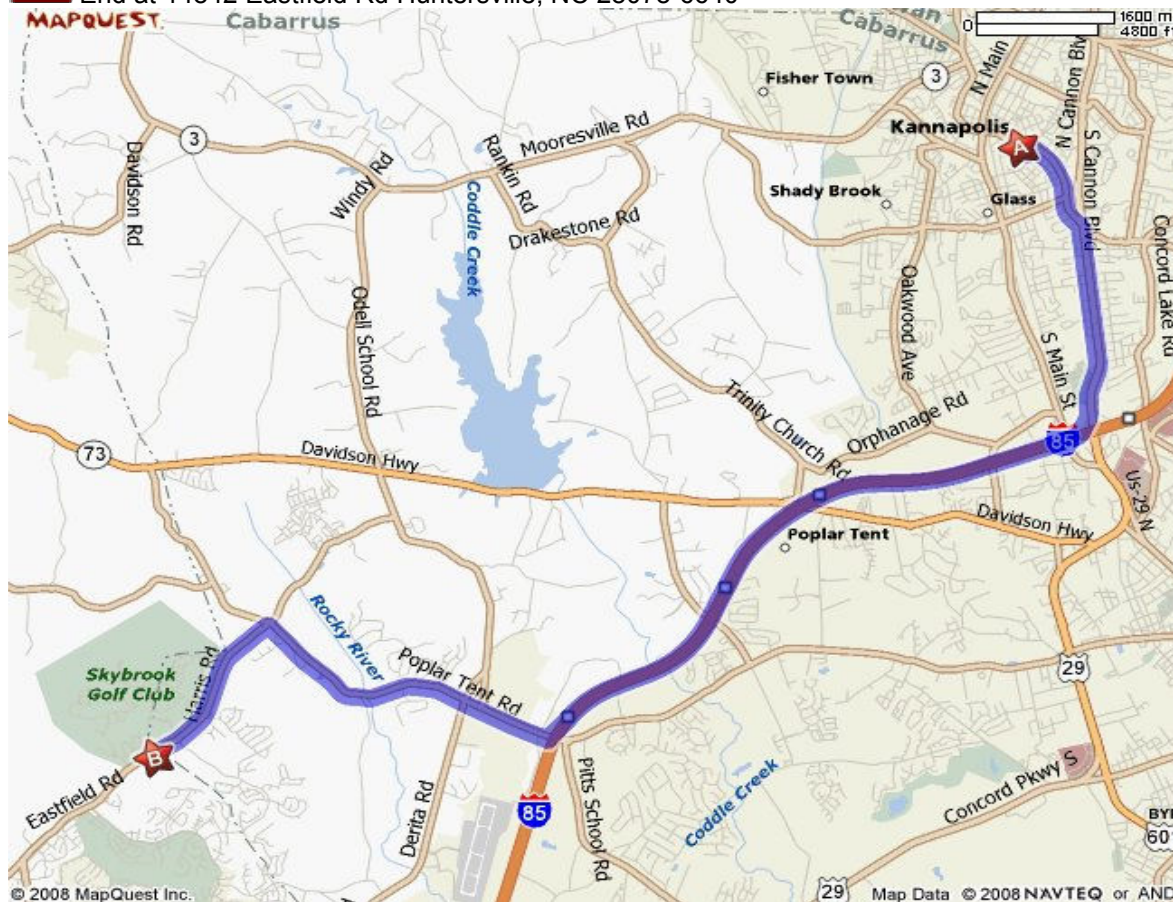

Directions to Studio7 MultiSport

For Coach Lance Leo in Huntersville, NC

IMPORTANT NOTE: NOMAD AQUATICS & FITNESS DOES NOT SHOW UP ON MAPQUEST AS IT IS SUCH A NEW FACILITY. THE ADDRESS BELOW, HOWEVER, IF MAPQUESTED WILL PLACE YOU DIRECTLY IN FRONT OF NOMAD.

14842 EASTFIELD ROAD
HUNTERSVILLE, NC 28078

1) From Kannapolis, NC (North of Nomad Aquatics & Fitness Center):

Merge onto I-85 S toward CHARLOTTE

Take the POPLAR TENT RD exit, EXIT 52.

Turn RIGHT onto POPLAR TENT RD....3.0 mi

Turn LEFT onto HARRIS RD...1.7 mi

HARRIS RD becomes EASTFIELD RD...0.1 mi

End at 14842 Eastfield Rd Huntersville, NC 28078-6640

Call (704) 949-1554 (O)
or
(704) 947- 2433 (H)
for help w/ directions

Directions to Studio 7 MultiSport

For Coach Lance Leo in Huntersville, NC

2) From Waxhaw, NC (South of Nomad Aquatics & Fitness Center):

Merge onto I-485 E toward CONCORD....26.3 mi

Merge onto I-85 N toward GREENSBORO....4.1 mi

Take the POPLAR TENT RD exit, EXIT 52....0.3 mi